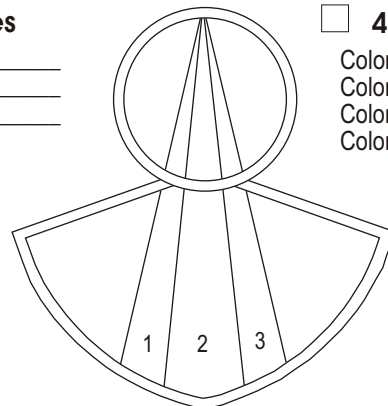

## Drogue Size

- 47"  48" Yuki  
 40"

## Midflap & Hat \$

1 Stripe

Color: \_\_\_\_\_

2 Pinstripes

Color 1: \_\_\_\_\_

Color 2: \_\_\_\_\_

3 Stripes

Color 1: \_\_\_\_\_

Color 2: \_\_\_\_\_

Color 3: \_\_\_\_\_

4 Pinstripes

Color 1: \_\_\_\_\_

Color 2: \_\_\_\_\_

Color 3: \_\_\_\_\_

Color 4: \_\_\_\_\_

5 Stripes